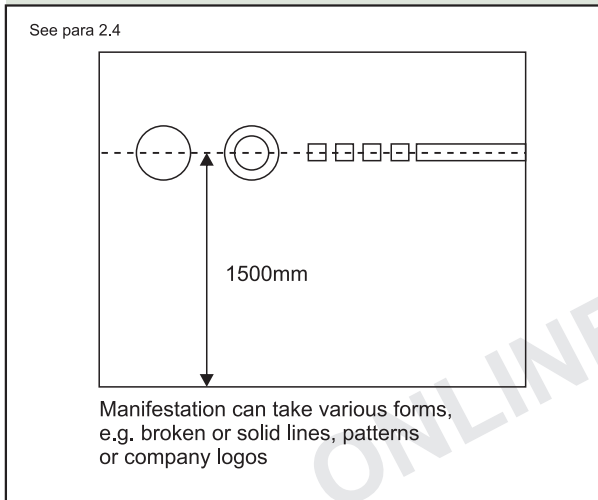

2.4 Where "manifestation" is necessary, it may take the form of broken or solid lines, patterns or company logos at appropriate heights and intervals see (Diagram 5).

2.5 Diagram 6 includes examples of a number of methods of indicating the presence of glazing.

Alternative indications of glazing

2.6 Examples of installations of glazing which would not normally warrant "manifestation" include:

- door height transparent glazing less than 400mm in width;
- door height transparent glazing with a rail at a height of between 600mm and 1500mm above finished ground or floor level;
- a single pane glazed door with substantial framing; or
- a single pane glazed door which either is not framed or has very narrow framing, but is provided with large easily seen push or pull plates or handles.

Diagram 5 Height of "manifestation" of large areas of transparent glazing

Diagram 6 Examples of door height glazing not warranting "manifestation"